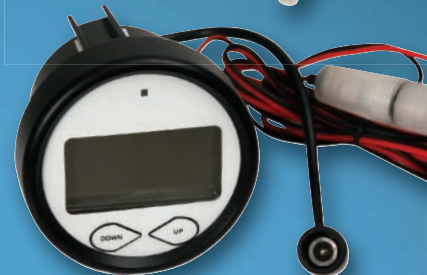

QUICKSILVER®

Marine Parts & Accessories

Depth & Depth/Temp Sounders & Transducers with Shallow Water Alarm Setting

- Depth/Temp gauge displays depth and temperature (water and air)
- Bezel and face dial color options
- Face dial can be customized to specific requirements
- Transducers available in both In-Hull/Transom Mount or Thru-Hull models

ITEM DESCRIPTION	PART #
Gauge Kit - DEPTH/TEMP WHITE Face / CHROME Bezel	879292K11
Gauge Only - DEPTH/TEMP	879292A11
Bezel - Depth/Temp - GOLD	879155001
Bezel - Depth/Temp - CHROME	879155002
Bezel - Depth/Temp - GLOSS BLACK	879155003
Bezel - Depth/Temp - WHITE	879155004
Bezel - Depth/Temp - FLAT BLACK	879155005
Face - Depth/Temp - WHITE	879292006
Transducer - DEPTH/TEMP Thru-Hull 2.52-inch threads	879292A09
Transducer - DEPTH/TEMP In-Hull / Transom Mount	879292A10

ITEM DESCRIPTION	PART #
Complete Transom Mount Kit POS - BLACK Includes gauge/transducer, etc.	879292A01
Complete Transom Mount Kit POS - WHITE Includes gauge/transducer, etc.	879292A02
Gauge Only - DEPTH	879292A05
Bezel - Depth - GOLD	879292001
Bezel - Depth - CHROME	879292002
Bezel - Depth - BLACK	879292003
Bezel - Depth - WHITE	879292004
Face - Depth - BLACK	879292005
Face - Depth - WHITE	879292009
Transducer - DEPTH In-Hull / Transom Mount	879292A08
Transducer - DEPTH Thru-Hull 1.5-inch thread	879292A07