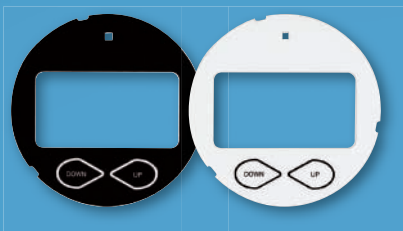

QUICKSILVER®

Marine Parts & Accessories

Depth & Depth/Temp Sounders & Transducers with Shallow Water Alarm Setting

- Depth/Temp gauge displays depth and temperature (water and air)
- Bezel and face dial color options
- Face dial can be customized to specific requirements
- Transducers available in both In-Hull/Transom Mount or Thru-Hull models

ITEM DESCRIPTION	PART #
Gauge Kit - DEPTH/TEMP WHITE Face / CHROME Bezel	879292K11
Gauge Only - DEPTH/TEMP	879292A11
Bezel - Depth/Temp - GOLD	879155001
Bezel - Depth/Temp - CHROME	879155002
Bezel - Depth/Temp - GLOSS BLACK	879155003
Bezel - Depth/Temp - WHITE	879155004
Bezel - Depth/Temp - FLAT BLACK	879155005
Face - Depth/Temp - WHITE	879292006
Transducer - DEPTH/TEMP Thru-Hull 2.52-inch threads	879292A09
Transducer - DEPTH/TEMP In-Hull / Transom Mount	879292A10

ITEM DESCRIPTION	PART #
Complete Transom Mount Kit POS - BLACK Includes gauge/transducer, etc.	879292A01
Complete Transom Mount Kit POS - WHITE Includes gauge/transducer, etc.	879292A02
Gauge Only - DEPTH	879292A05
Bezel - Depth - GOLD	879292001
Bezel - Depth - CHROME	879292002
Bezel - Depth - BLACK	879292003
Bezel - Depth - WHITE	879292004
Face - Depth - BLACK	879292005
Face - Depth - WHITE	879292009
Transducer - DEPTH In-Hull / Transom Mount	879292A08
Transducer - DEPTH Thru-Hull 1.5-inch thread	879292A07