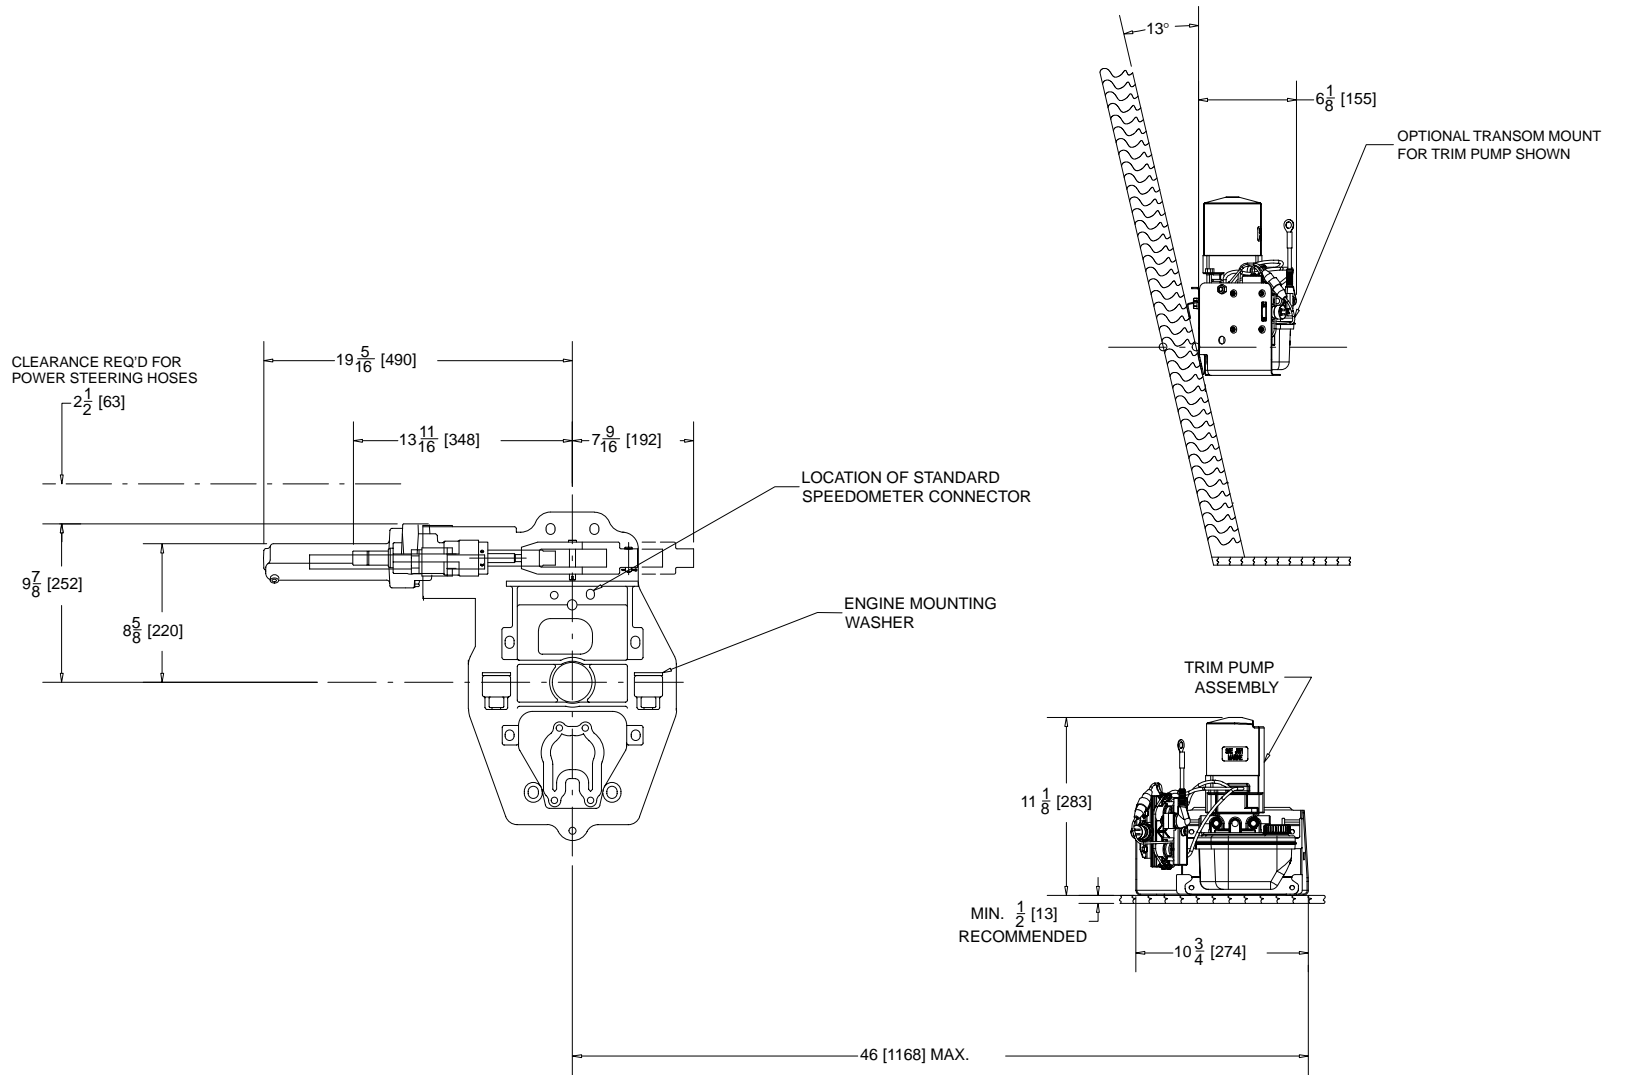

INNER TRANSOM PLATE (GAS ENGINES WITH BLOCK-OFF PLATE) AND TRIM PUMP 90-862933

INNER TRANSOM PLATE AND POWER TRIM PUMP