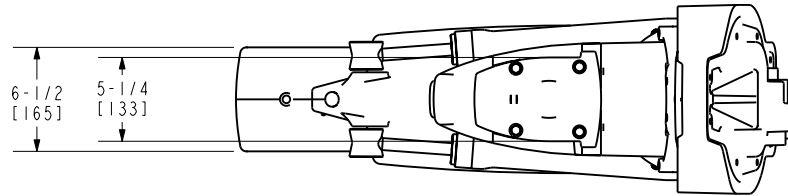

| WITH TRIM-IN LIMIT INSERT<br>IN REAR POSITION | .62" TILT-UP LIMIT SPACERS | A             | B            | C (MAX) |
|---|----------------------------|---------------|--------------|---------|
|   | 0                          | 13-3/16 [334] | 32-1/4 [819] | 51°     |
| 1   | 11-1/2 [292]               | 10-9/16 [268] | 46°          |         |
| 2   | 10-15/16 [278]             | 11-7/16 [291] | 41.4°        |         |

| WITH TRIM-IN LIMIT INSERT<br>IN FORWARD POSITION | .62" TILT-UP LIMIT SPACERS | A             | B             | C (MAX) |
|--|----------------------------|---------------|---------------|---------|
|  | 0                          | 11-1/2 [292]  | 10-9/16 [268] | 46°     |
| 1  | 10-15/16 [277]             | 11-7/16 [291] | 41.3°         |         |
| 2  | 10-5/16 [262]              | 12-1/4 [311]  | 36.8°         |         |

|                             |  |
|-----------------------------|--|
| UNIT OF MEASURE<br>in. (mm) | SCALE APROX.<br>1" = 1'<br>25.4mm = 304 mm |
|-----------------------------|--|

| WITH TRIM-IN LIMIT INSERT<br>IN REAR POSITION | .62" TILT-UP LIMIT SPACERS | A             | B            | C (MAX) |
|---|----------------------------|---------------|--------------|---------|
|   | 0                          | 13-3/16 [334] | 32-1/4 [819] | 51°     |
| 1   | 11-3/8 [289]               | 9-3/8 [238]   | 46°          |         |
| 2   | 10-7/8 [276]               | 10-1/4 [260]  | 41.3°        |         |

UNIT OF MEASURE  
in. (mm)

SCALE APPROX.  
1" = 1'  
25.4mm = 304 mm