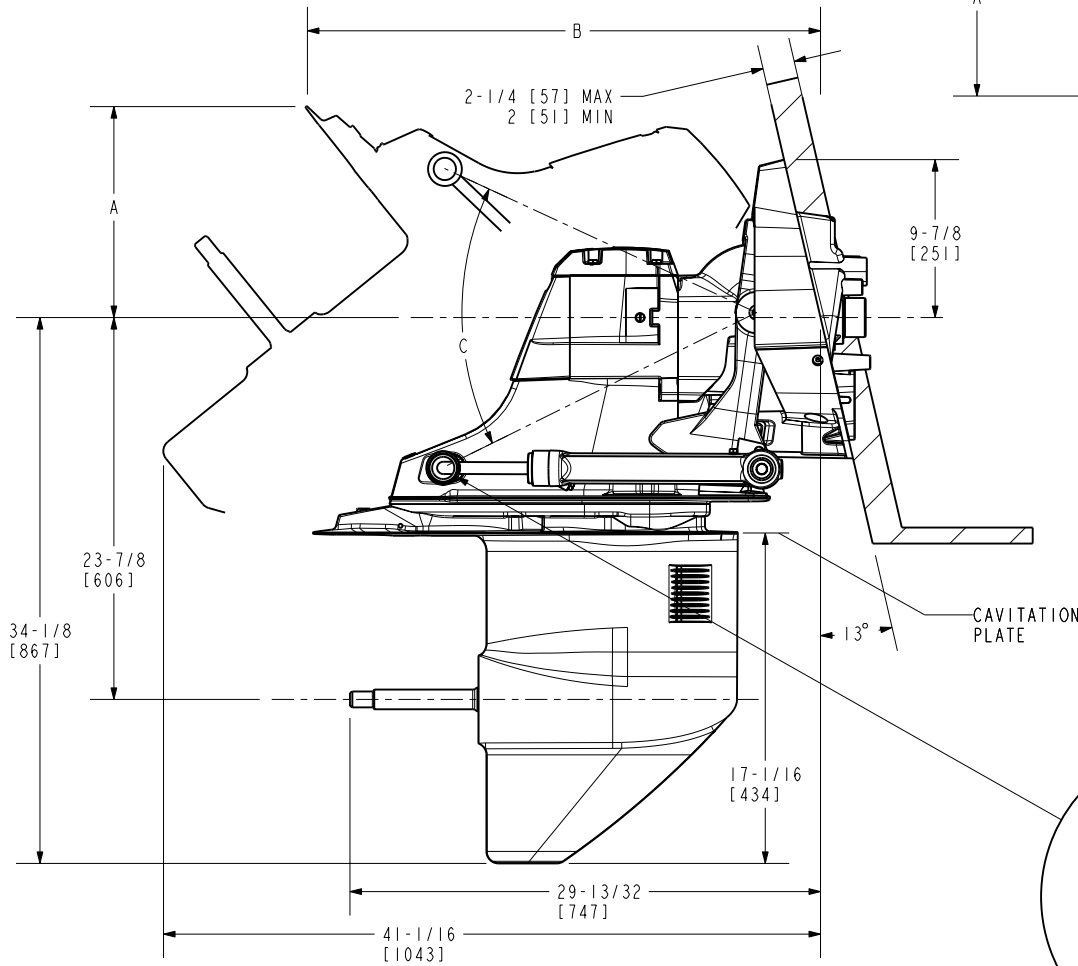

| WITH TRIM-IN LIMIT INSERT<br>IN REAR POSITION | .62" TILT-UP LIMIT SPACERS | A             | B            | C (MAX) |
|---|----------------------------|---------------|--------------|---------|
|   | 0                          | 13-3/16 [334] | 32-1/4 [819] | 51°     |
| 1   | 11-1/2 [292]               | 10-9/16 [268] | 46°          |         |
| 2   | 10-15/16 [278]             | 11-7/16 [291] | 41.4°        |         |

| WITH TRIM-IN LIMIT INSERT<br>IN FORWARD POSITION | .62" TILT-UP LIMIT SPACERS | A             | B             | C (MAX) |
|--|----------------------------|---------------|---------------|---------|
|  | 0                          | 11-1/2 [292]  | 10-9/16 [268] | 46°     |
| 1  | 10-15/16 [277]             | 11-7/16 [291] | 41.3°         |         |
| 2  | 10-5/16 [262]              | 12-1/4 [311]  | 36.8°         |         |

|                             |  |
|-----------------------------|--|
| UNIT OF MEASURE<br>in. (mm) | SCALE APROX.<br>1" = 1'<br>25.4mm = 304 mm |
|-----------------------------|--|

| WITH TRIM-IN LIMIT INSERT<br>IN REAR POSITION | .62" TILT-UP LIMIT SPACERS | A             | B            | C (MAX) |
|---|----------------------------|---------------|--------------|---------|
|   | 0                          | 13-3/16 [334] | 32-1/4 [819] | 51°     |
| 1   | 11-3/8 [289]               | 9-3/8 [238]   | 46°          |         |
| 2   | 10-7/8 [276]               | 10-1/4 [260]  | 41.3°        |         |

UNIT OF MEASURE  
in. (mm)

SCALE APPROX.  
1" = 1'  
25.4mm = 304 mm