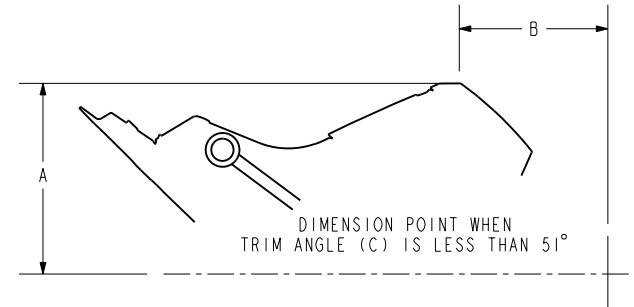

| WITH TRIM-IN LIMIT INSERT<br>IN REAR POSITION | .62" TILT-UP LIMIT SPACERS | A             | B            | C (MAX) |
|---|----------------------------|---------------|--------------|---------|
|   | 0                          | 13-3/16 [334] | 32-1/4 [819] | 51°     |
| 1   | 11-1/2 [292]               | 10-9/16 [268] | 46°          |         |
| 2   | 10-15/16 [278]             | 11-7/16 [291] | 41.4°        |         |

| WITH TRIM-IN LIMIT INSERT<br>IN FORWARD POSITION | .62" TILT-UP LIMIT SPACERS | A             | B             | C (MAX) |
|--|----------------------------|---------------|---------------|---------|
|  | 0                          | 11-1/2 [292]  | 10-9/16 [268] | 46°     |
| 1  | 10-15/16 [277]             | 11-7/16 [291] | 41.3°         |         |
| 2  | 10-5/16 [262]              | 12-1/4 [311]  | 36.8°         |         |

|                             |  |
|-----------------------------|--|
| UNIT OF MEASURE<br>in. (mm) | SCALE APROX.<br>1" = 1'<br>25.4mm = 304 mm |
|-----------------------------|--|

| WITH TRIM-IN LIMIT INSERT<br>IN REAR POSITION | .62" TILT-UP LIMIT SPACERS | A             | B            | C (MAX) |
|---|----------------------------|---------------|--------------|---------|
|   | 0                          | 13-3/16 [334] | 32-1/4 [819] | 51°     |
| 1   | 11-3/8 [289]               | 9-3/8 [238]   | 46°          |         |
| 2   | 10-7/8 [276]               | 10-1/4 [260]  | 41.3°        |         |

UNIT OF MEASURE  
in. (mm)

SCALE APPROX.  
1" = 1'  
25.4mm = 304 mm